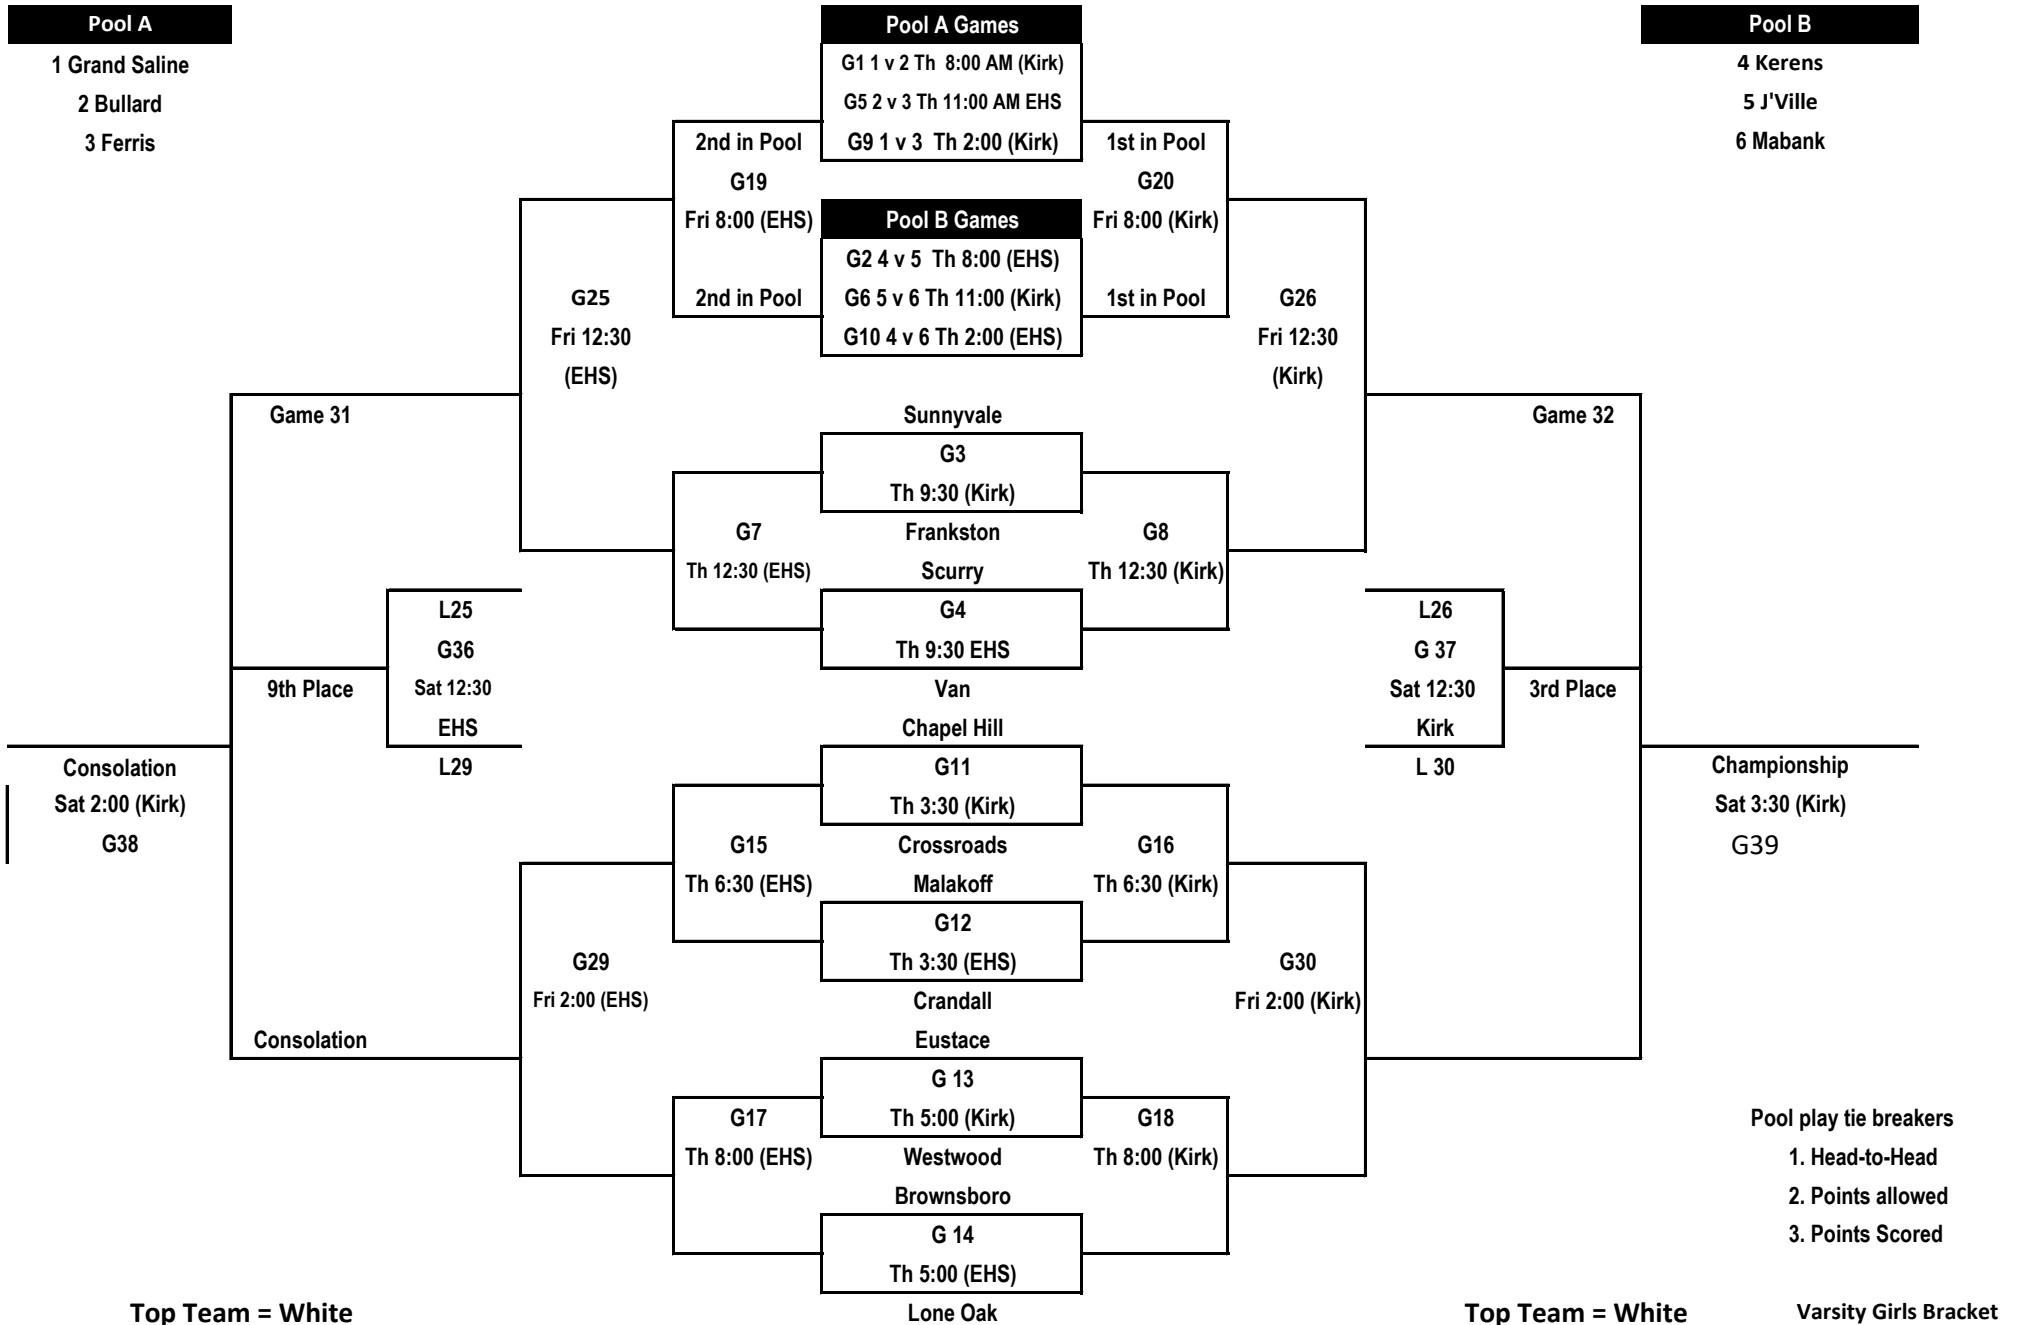

## Pool A

- 1 Grand Saline
- 2 Bullard
- 3 Ferris

## Pool A Games

- G1 1 v 2 Th 8:00 AM (Kirk)
- G5 2 v 3 Th 11:00 AM EHS
- G9 1 v 3 Th 2:00 (Kirk)

## Pool B

- 4 Kerens
- 5 J'Ville
- 6 Mabank

## Pool B Games

- G2 4 v 5 Th 8:00 (EHS)
- G6 5 v 6 Th 11:00 (Kirk)
- G10 4 v 6 Th 2:00 (EHS)

Top Team = White

Top Team = White

Varsity Girls Bracket

- Pool play tie breakers
1. Head-to-Head
  2. Points allowed
  3. Points Scored